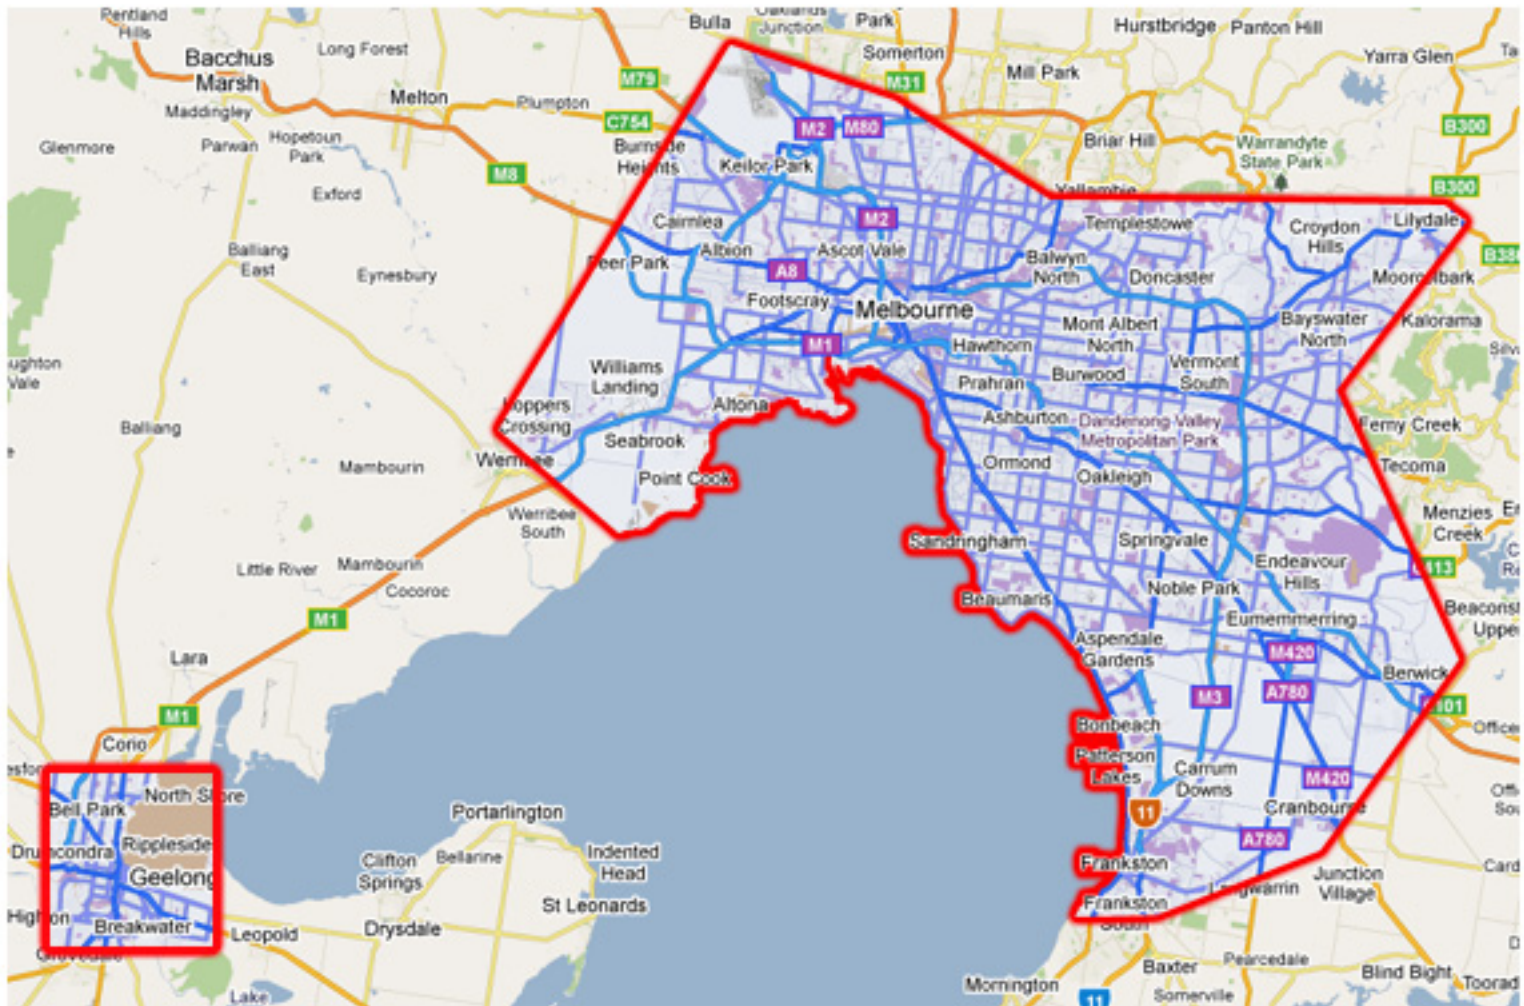

Victoria Melbourne & Surrounding Suburbs

Dueltek Free Freight is only for orders over $500 Ex GST

This offer excludes:

IWB Kits, Server Racks & Cabinets, 16+ Port PDU's,
Back Orders & Deliveries to Darwin N.T.