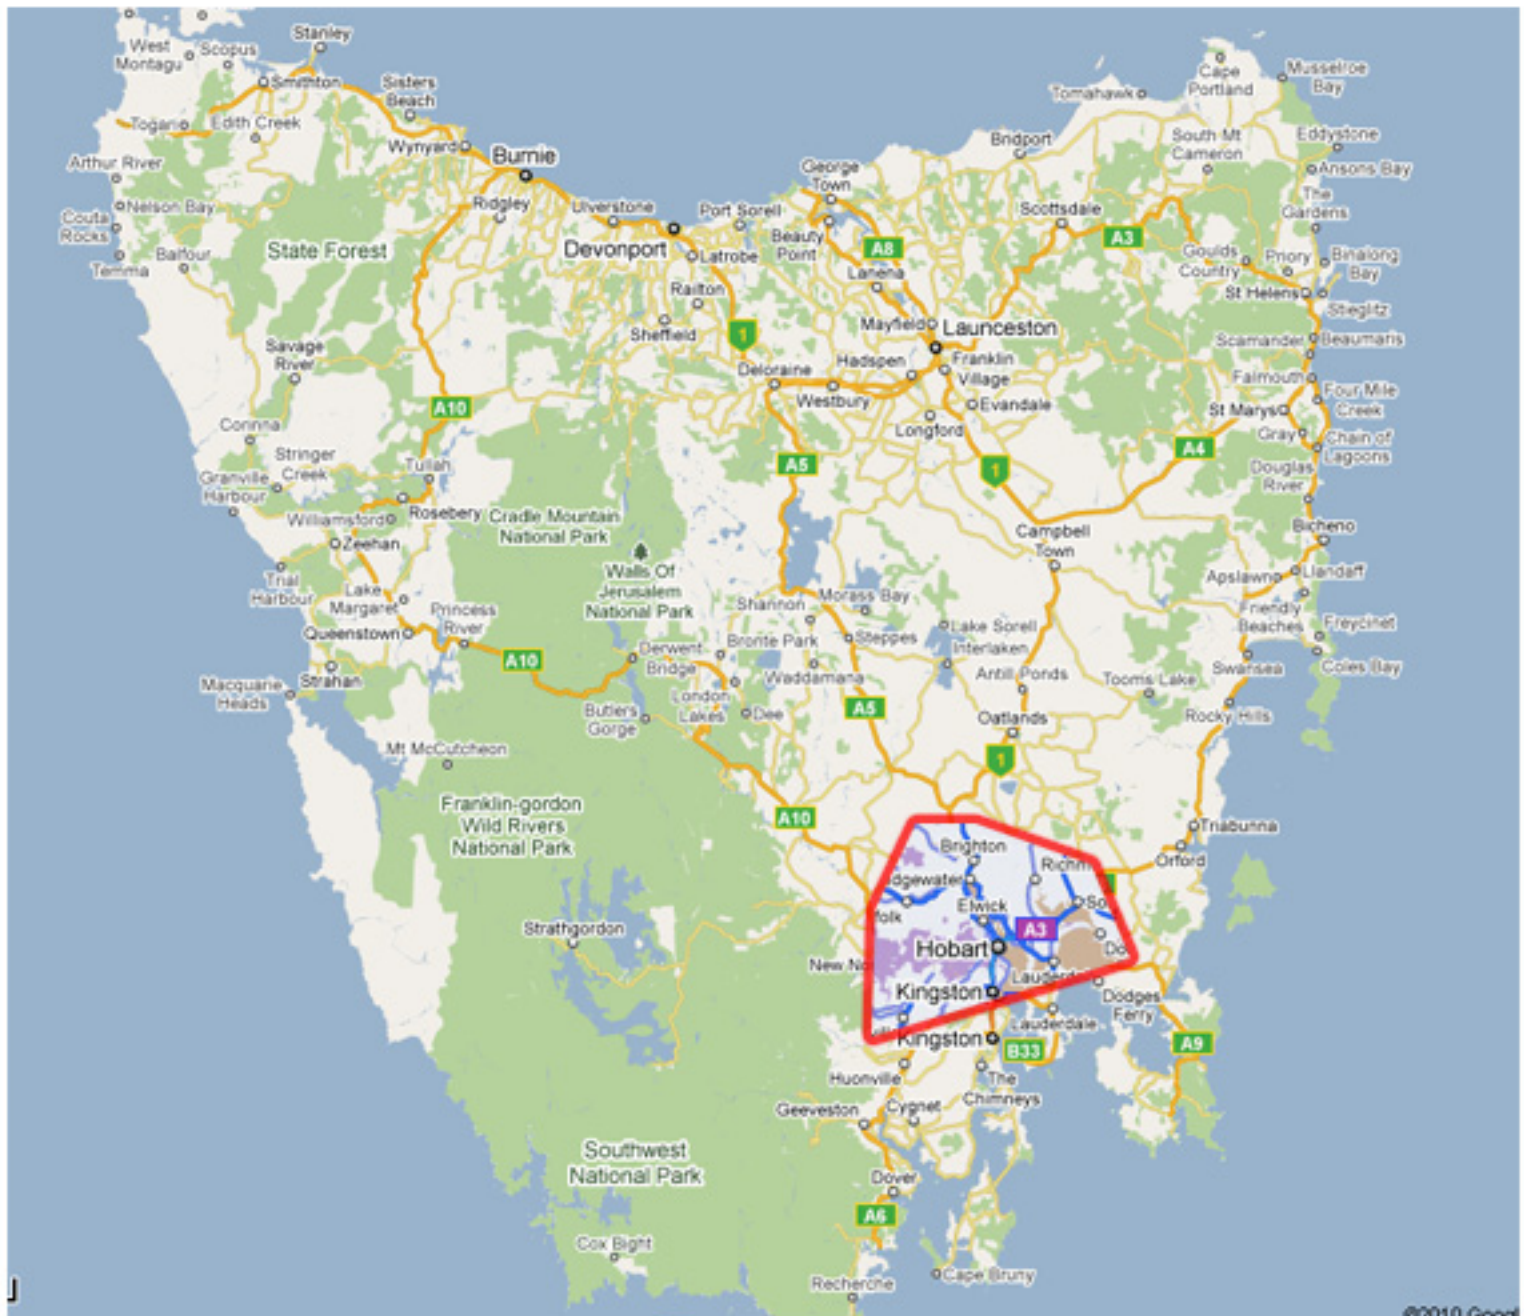

Tasmania Hobart & Surrounding Suburbs

Dueltek Free Freight is only for orders over \$500 Ex GST

This offer excludes:

IWB Kits, Server Racks & Cabinets, 16+ Port PDU's,
Back Orders & Deliveries to Darwin N.T.