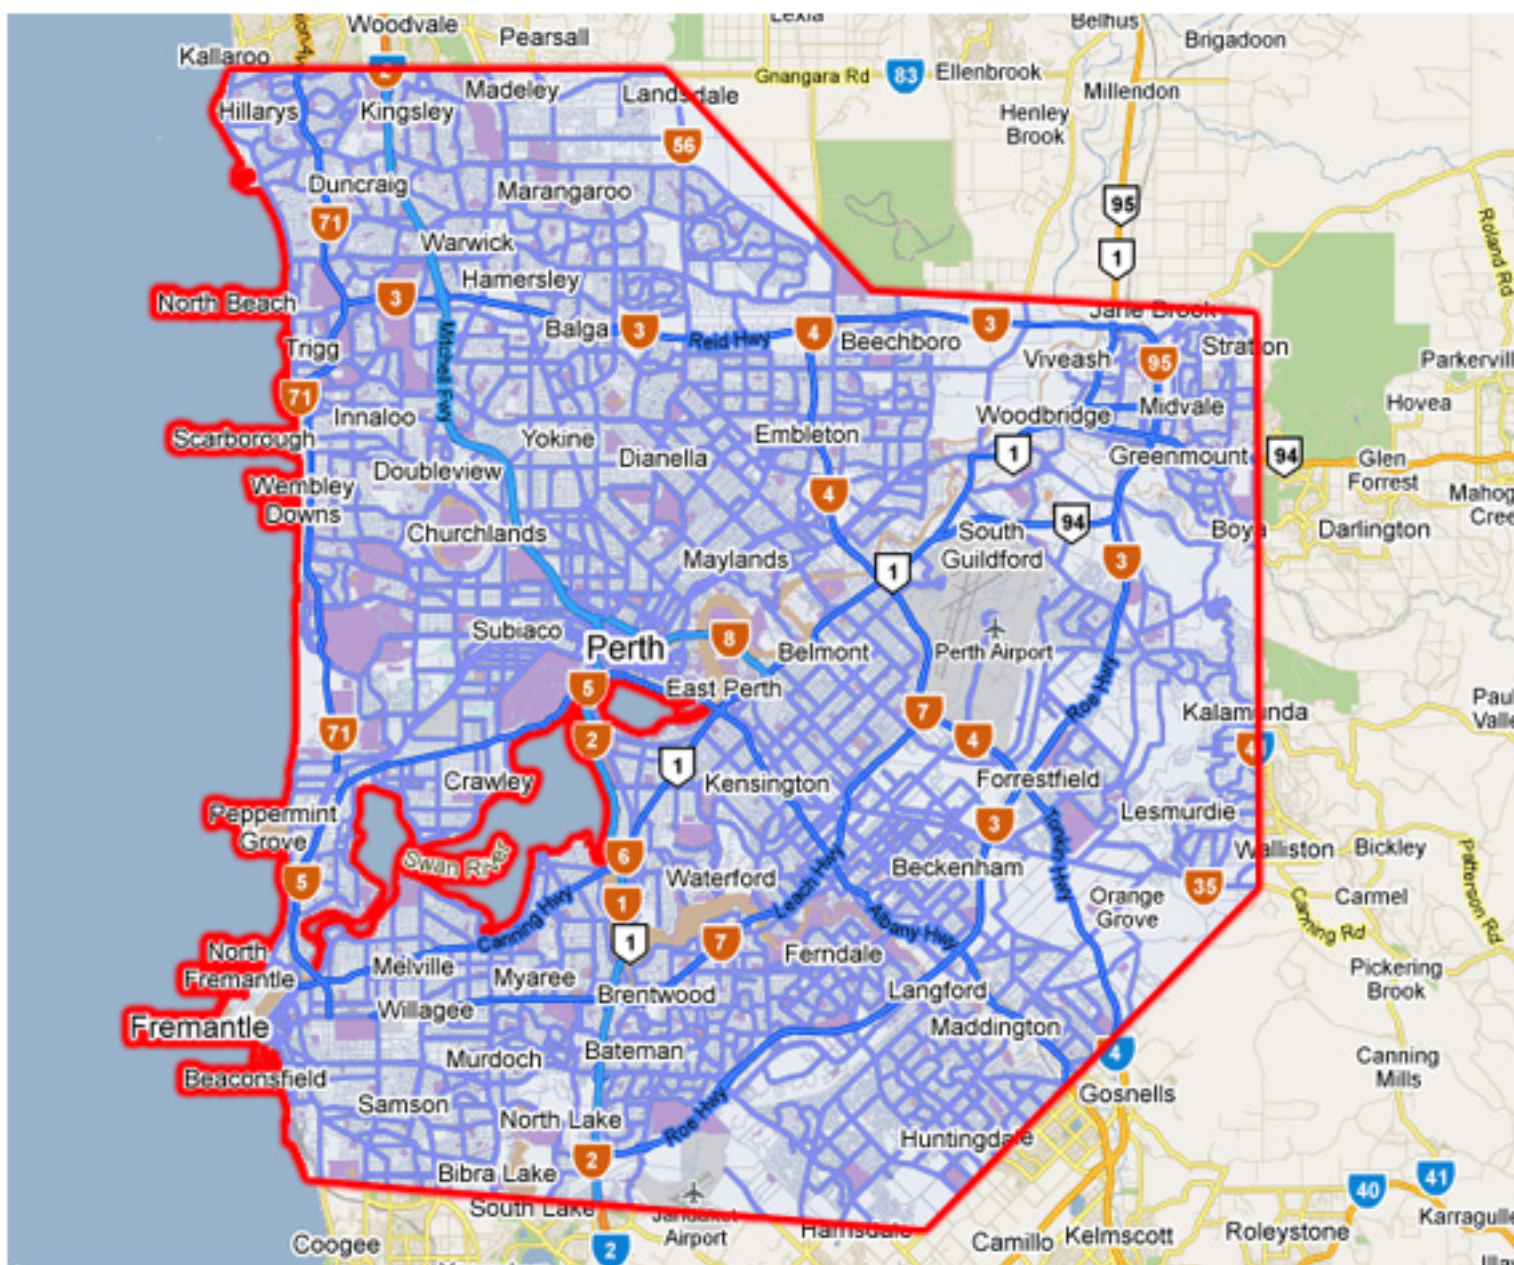

Western Australia Perth & Surrounding Suburbs

Dueltek Free Freight is only for orders over $500 Ex GST

This offer excludes:

IWB Kits, Server Racks & Cabinets, 16+ Port PDU's,
Back Orders & Deliveries to Darwin N.T.