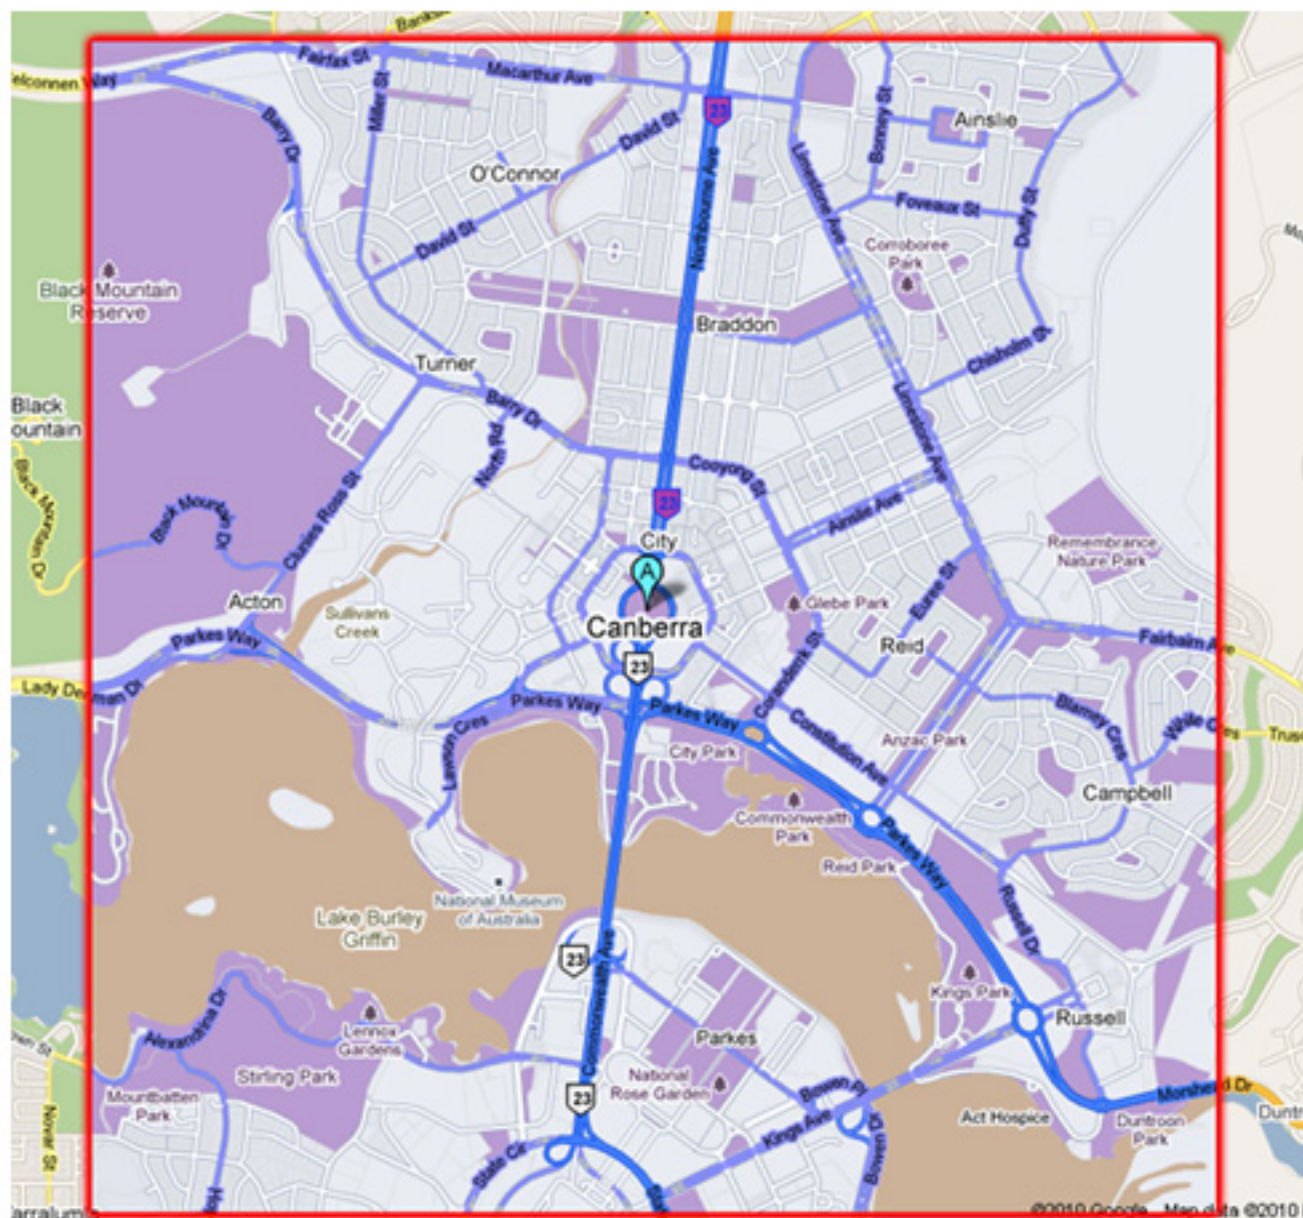

ACT Canberra & Surrounding Suburbs

Dueltek Free Freight is only for orders over $500 Ex GST

This offer excludes:

IWB Kits, Server Racks & Cabinets, 16+ Port PDU's,
Back Orders & Deliveries to Darwin N.T.