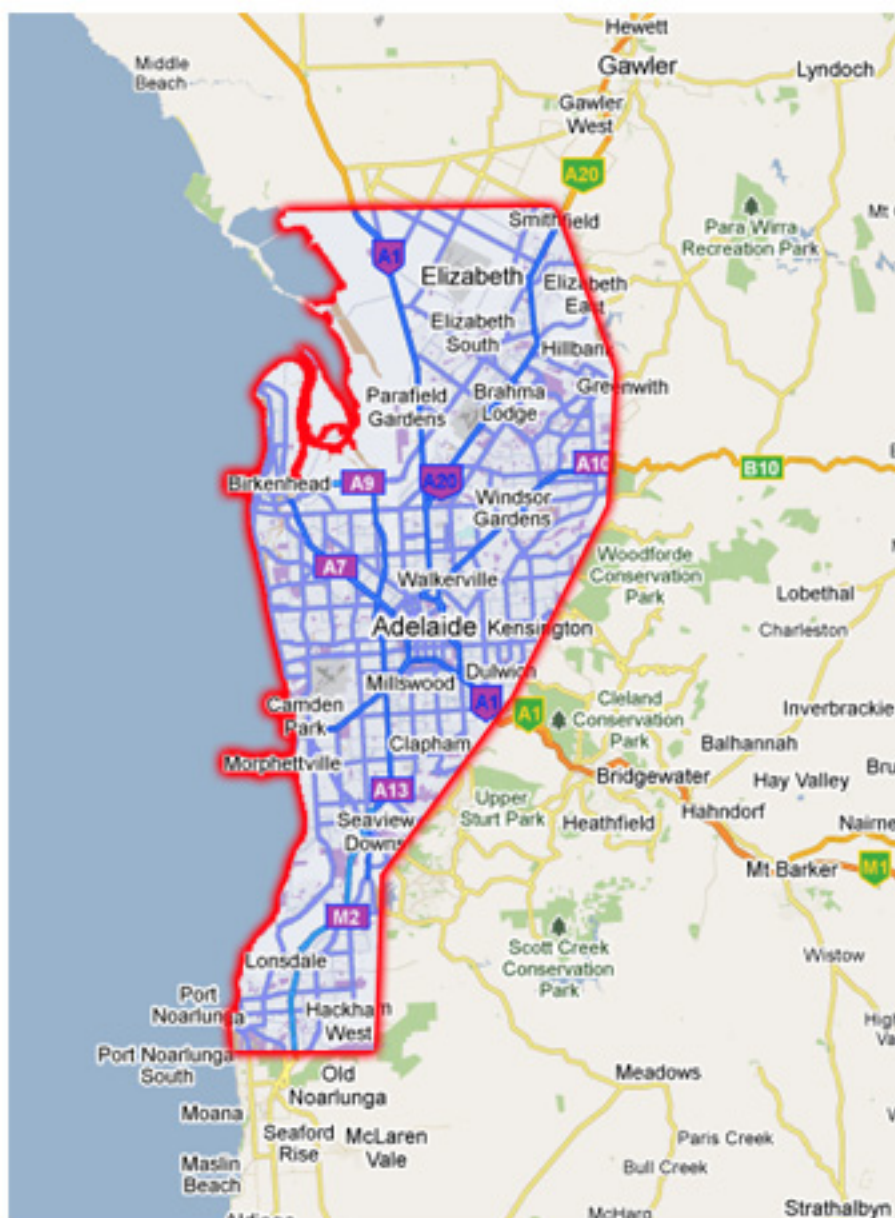

South Australia Adelaide & Surrounding Suburbs

Dueltek Free Freight is only for orders over \$500 Ex GST

This offer excludes:

IWB Kits, Server Racks & Cabinets, 16+ Port PDU's,
Back Orders & Deliveries to Darwin N.T.

ACT Canberra & Surrounding Suburbs

Dueltek Free Freight is only for orders over \$500 Ex GST

This offer excludes:

IWB Kits, Server Racks & Cabinets, 16+ Port PDU's,
Back Orders & Deliveries to Darwin N.T.

Tasmania Hobart & Surrounding Suburbs

Dueltek Free Freight is only for orders over \$500 Ex GST

This offer excludes:

IWB Kits, Server Racks & Cabinets, 16+ Port PDU's,
Back Orders & Deliveries to Darwin N.T.