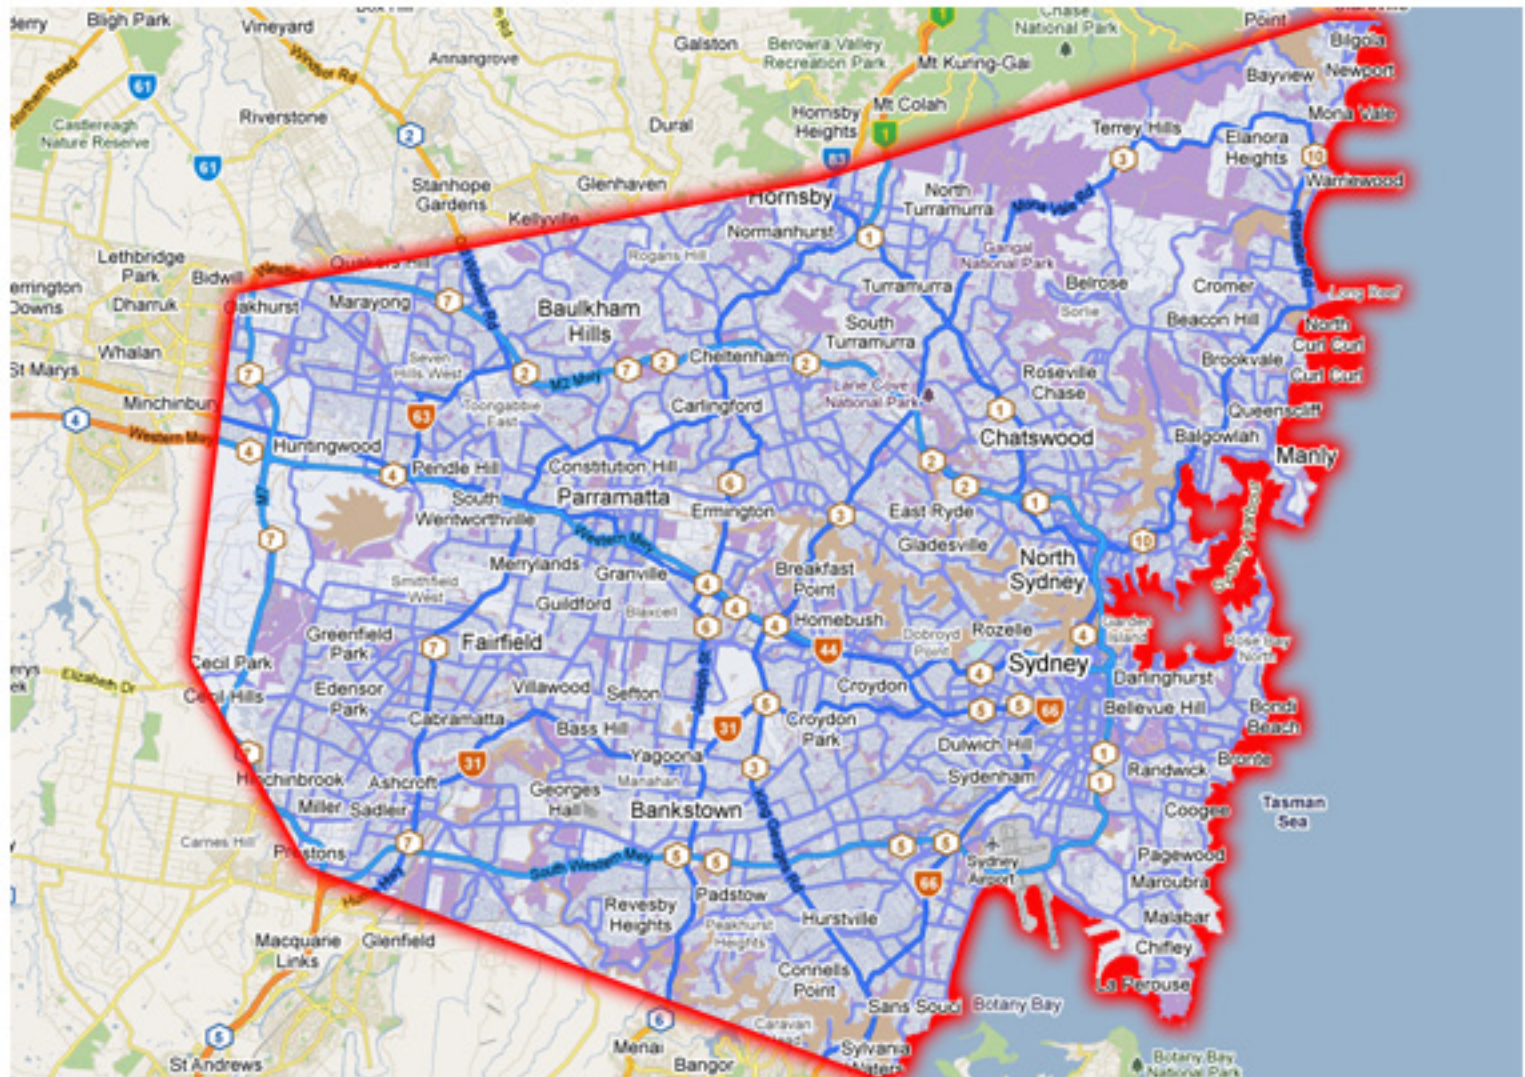

New South Wales Sydney & Surrounding Suburbs

Dueltek Free Freight is only for orders over $500 Ex GST

This offer excludes:

IWB Kits, Server Racks & Cabinets, 16+ Port PDU's,
Back Orders & Deliveries to Darwin N.T.